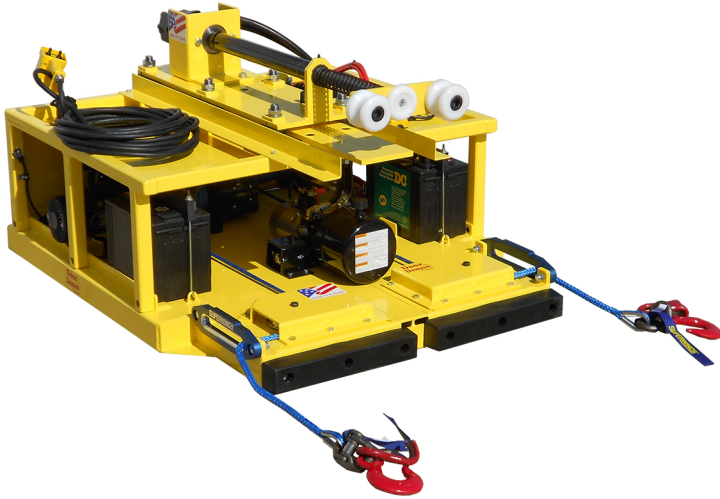

# DOOR BUSTER

COMBINATION BOXCAR OPENER

The Door Buster combines the best features of our boxcar plug door opener and sliding door opener to safely open all types of boxcar doors with one unit. Boxcar doors are not only difficult to open, but they can be dangerous, especially if the door is damaged or the load has shifted.

Not only does the Door Buster make the job of opening difficult doors fast and efficient, but more importantly, the Door Buster allows the operator to safely position themselves out of harm's way during the process.

## **BENEFITS:**

- Prevents operator injury
- Prevents boxcar damage
- Single-person operation
- Meets OSHA standards
- Reduces downtime and increases productivity

## **FEATURES:**

- Forklift mounted
- DC battery power with built-in charger
- Double winches allow safe anchoring while opening the boxcar
- Rotating plug door opener slides out of the way when not in use
- Optional remote control available