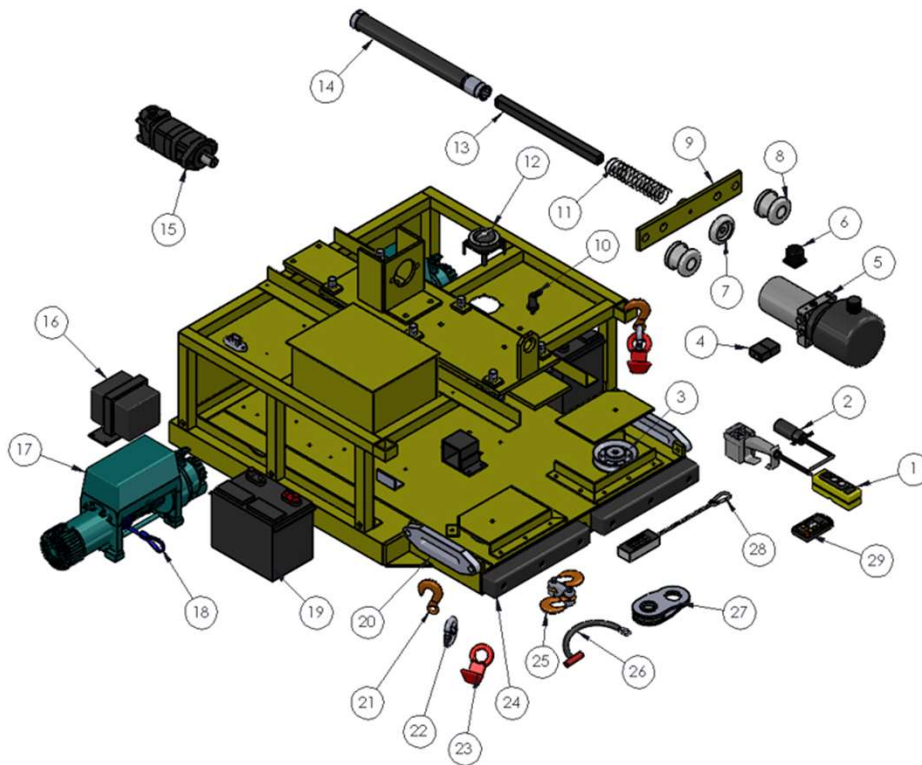

# Blue Roller Plug Door Opener

Item No.	Part No.	Description	QTY.
1	ARN-0198R	Rollers for Torque Arm	2
2	ARN-0196R	Center Stop for Torque Arm	1
3	ARN-0091	Power Pendant and Cord	1
4	ARN-0004	Hydraulic Motor	1
5	ARN-0036	12 volt Connector	1
6	ARN-0236	Height Adjustment Handle	1
7	ARN-0037	12 Volt Disconnect Handle	1
8	ARN-0190	Hydraulic Tank Breather	1
9	ARN-0074	12 Volt Power Unit	1
10	ARN-0228	Swivel Caster Wheel	2
11	8302	12 Volt Battery	2
12	ARN-0227	Rigid Caster Wheel	2
13	ARN-0110	12 Volt Battery Charger	1

# Bully Plug Door Opener

Item No.	Part No.	Description	QTY.
1	ARN-0194R	Rollers for Torque Arm	2
2	ARN-0196R	Center Stop for Torque Arm	1
3	ARN-0341	Bully Plug Door Head	1
4	ARN-0253	Pin for Bully ARM	1
5	ARN-0140	Spring for Bully Head	1
6	8302	12 Volt Battery	2
7	ARN-0297	Outer Shaft for power arm	1
8	ARN-0036	12 Volt Connector	1
9	ARN-0004	Hydraulic Motor	1
10	ARN-0037	12 Volt Disconnect Handle	1
11	ARN-0190	Hydraulic Tank Breather	1
12	ARN-0099	12 Volt Solenoid	1
13	ARN-0091	Power Pendant and Cord	1
14	ARN-0075	12 Volt Power Unit	1
15	ARN-0110	12 Volt Batter Charger	1
16	ARN-0342	Shaft Support	1
17	ARN-0340	Inner shaft for PDO	1

# DoorBuster Boxcar Door Opener

Item No.	Part No.	Description	QTY.
1	ARN-0198R	Rollers for Torque Arm	2
2	ARN-0196R	Center Stop for Torque Arm	1
3	ARN-0091	Power Pendant and Cord	1
4	ARN-0004	Hydraulic Motor	1
5	ARN-0036	12 volt Connector	1
6	ARN-0236	Height Adjustment Handle	1
7	ARN-0037	12 Volt Disconnect Handle	1
8	ARN-0190	Hydraulic Tank Breather	1
9	ARN-0074	12 Volt Power Unit	1
10	ARN-0228	Swivel Caster Wheel	2
11	8302	12 Volt Battery	2
12	ARN-0227	Rigid Caster Wheel	2
13	ARN-0110	12 Volt Battery Charger	1