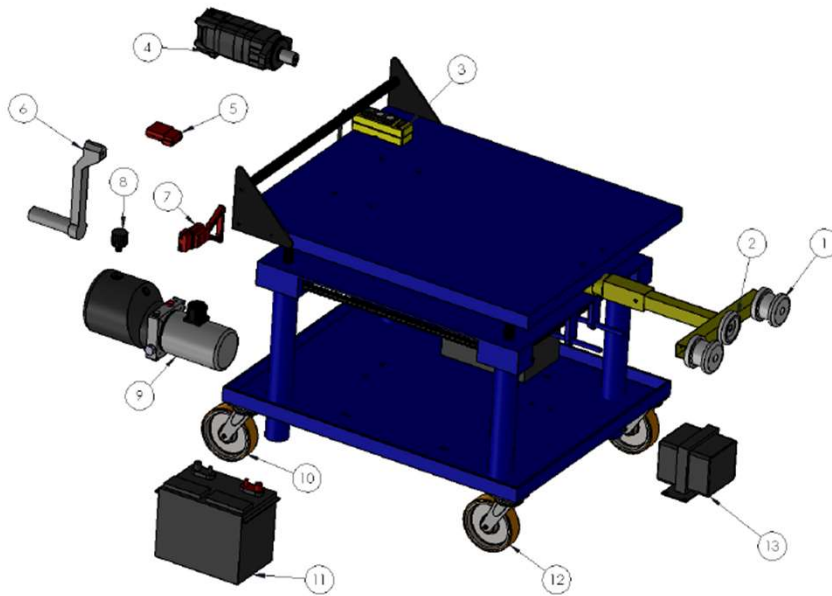

**Door  
Demon**<sup>®</sup>

Item No.	Part No.	Description	QTY.
1	ARN-0194R	Rollers for Torque Arm	2
2	ARN-0196R	Center Stop for Torque Arm	1
3	ARN-0341	Bully Plug Door Head	1
4	ARN-0253	Pin for Bully ARM	1
5	ARN-0140	Spring for Bully Head	1
6	8302	12 Volt Battery	2
7	ARN-0297	Outer Shaft for power arm	1
8	ARN-0036	12 Volt Connector	1
9	ARN-0004	Hydraulic Motor	1
10	ARN-0037	12 Volt Disconnect Handle	1
11	ARN-0190	Hydraulic Tank Breather	1
12	ARN-0099	12 Volt Solenoid	1
13	ARN-0091	Power Pendant and Cord	1
14	ARN-0075	12 Volt Power Unit	1
15	ARN-0110	12 Volt Battery Charger	1
16	ARN-0342	Shaft Support	1
17	ARN-0340	Inner shaft for PDO	1
18			
19			
20			
21			
22			
23			
24			
25			
26			
27		Snatch Block	
28		Third Hand Magnet	
29		Wireless Remote	

# Blue Roller Plug Door Opener

Item No.	Part No.	Description	QTY.
1	ARN-0198R	Rollers for Torque Arm	2
2	ARN-0196R	Center Stop for Torque Arm	1
3	ARN-0091	Power Pendant and Cord	1
4	ARN-0004	Hydraulic Motor	1
5	ARN-0036	12 volt Connector	1
6	ARN-0236	Height Adjustment Handle	1
7	ARN-0037	12 Volt Disconnect Handle	1
8	ARN-0190	Hydraulic Tank Breather	1
9	ARN-0074	12 Volt Power Unit	1
10	ARN-0228	Swivel Caster Wheel	2
11	8302	12 Volt Battery	2
12	ARN-0227	Rigid Caster Wheel	2
13	ARN-0110	12 Volt Battery Charger	1

# Bully Plug Door Opener

Item No.	Part No.	Description	QTY.
1	ARN-0194R	Rollers for Torque Arm	2
2	ARN-0196R	Center Stop for Torque Arm	1
3	ARN-0341	Bully Plug Door Head	1
4	ARN-0253	Pin for Bully ARM	1
5	ARN-0140	Spring for Bully Head	1
6	8302	12 Volt Battery	2
7	ARN-0297	Outer Shaft for power arm	1
8	ARN-0036	12 Volt Connector	1
9	ARN-0004	Hydraulic Motor	1
10	ARN-0037	12 Volt Disconnect Handle	1
11	ARN-0190	Hydraulic Tank Breather	1
12	ARN-0099	12 Volt Solenoid	1
13	ARN-0091	Power Pendant and Cord	1
14	ARN-0075	12 Volt Power Unit	1
15	ARN-0110	12 Volt Batter Charger	1
16	ARN-0342	Shaft Support	1
17	ARN-0340	Inner shaft for PDO	1