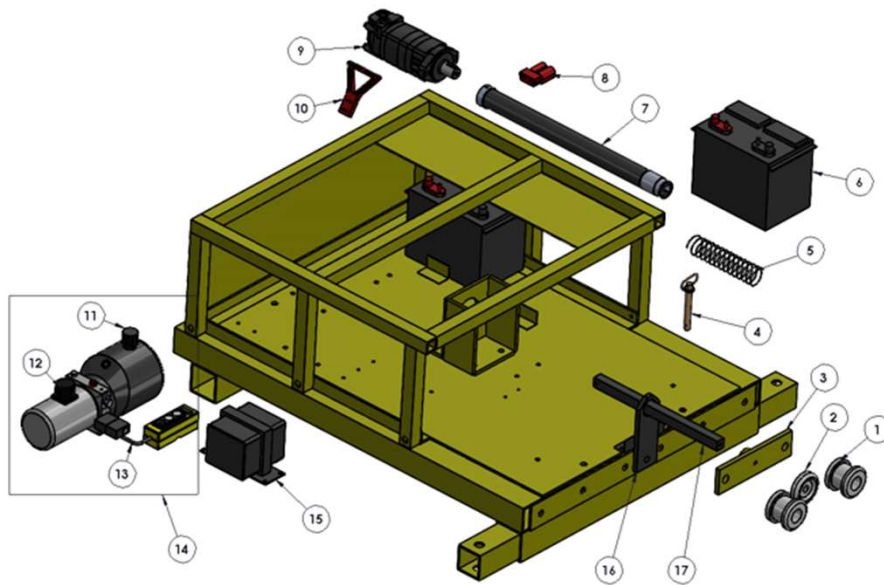

**Door  
Demon**<sup>®</sup>

Item No.	Part No.	Description	QTY.
1	ARN-0194R	Rollers for Torque Arm	2
2	ARN-0196R	Center Stop for Torque Arm	1
3	ARN-0341	Bully Plug Door Head	1
4	ARN-0253	Pin for Bully ARM	1
5	ARN-0140	Spring for Bully Head	1
6	8302	12 Volt Battery	2
7	ARN-0297	Outer Shaft for power arm	1
8	ARN-0036	12 Volt Connector	1
9	ARN-0004	Hydraulic Motor	1
10	ARN-0037	12 Volt Disconnect Handle	1
11	ARN-0190	Hydraulic Tank Breather	1
12	ARN-0099	12 Volt Solenoid	1
13	ARN-0091	Power Pendant and Cord	1
14	ARN-0075	12 Volt Power Unit	1
15	ARN-0110	12 Volt Battery Charger	1
16	ARN-0342	Shaft Support	1
17	ARN-0340	Inner shaft for PDO	1
18			
19			
20			
21			
22			
23			
24			
25			
26			
27		Snatch Block	
28		Third Hand Magnet	
29		Wireless Remote	

# Blue Roller Plug Door Opener

Item No.	Part No.	Description	QTY.
1	ARN-0198R	Rollers for Torque Arm	2
2	ARN-0196R	Center Stop for Torque Arm	1
3	ARN-0091	Power Pendant and Cord	1
4	ARN-0004	Hydraulic Motor	1
5	ARN-0036	12 volt Connector	1
6	ARN-0236	Height Adjustment Handle	1
7	ARN-0037	12 Volt Disconnect Handle	1
8	ARN-0190	Hydraulic Tank Breather	1
9	ARN-0074	12 Volt Power Unit	1
10	ARN-0228	Swivel Caster Wheel	2
11	8302	12 Volt Battery	2
12	ARN-0227	Rigid Caster Wheel	2
13	ARN-0110	12 Volt Battery Charger	1

# Bully Plug Door Opener

Item No.	Part No.	Description	QTY.
1	ARN-0194R	Rollers for Torque Arm	2
2	ARN-0196R	Center Stop for Torque Arm	1
3	ARN-0341	Bully Plug Door Head	1
4	ARN-0253	Pin for Bully ARM	1
5	ARN-0140	Spring for Bully Head	1
6	8302	12 Volt Battery	2
7	ARN-0297	Outer Shaft for power arm	1
8	ARN-0036	12 Volt Connector	1
9	ARN-0004	Hydraulic Motor	1
10	ARN-0037	12 Volt Disconnect Handle	1
11	ARN-0190	Hydraulic Tank Breather	1
12	ARN-0099	12 Volt Solenoid	1
13	ARN-0091	Power Pendant and Cord	1
14	ARN-0075	12 Volt Power Unit	1
15	ARN-0110	12 Volt Batter Charger	1
16	ARN-0342	Shaft Support	1
17	ARN-0340	Inner shaft for PDO	1