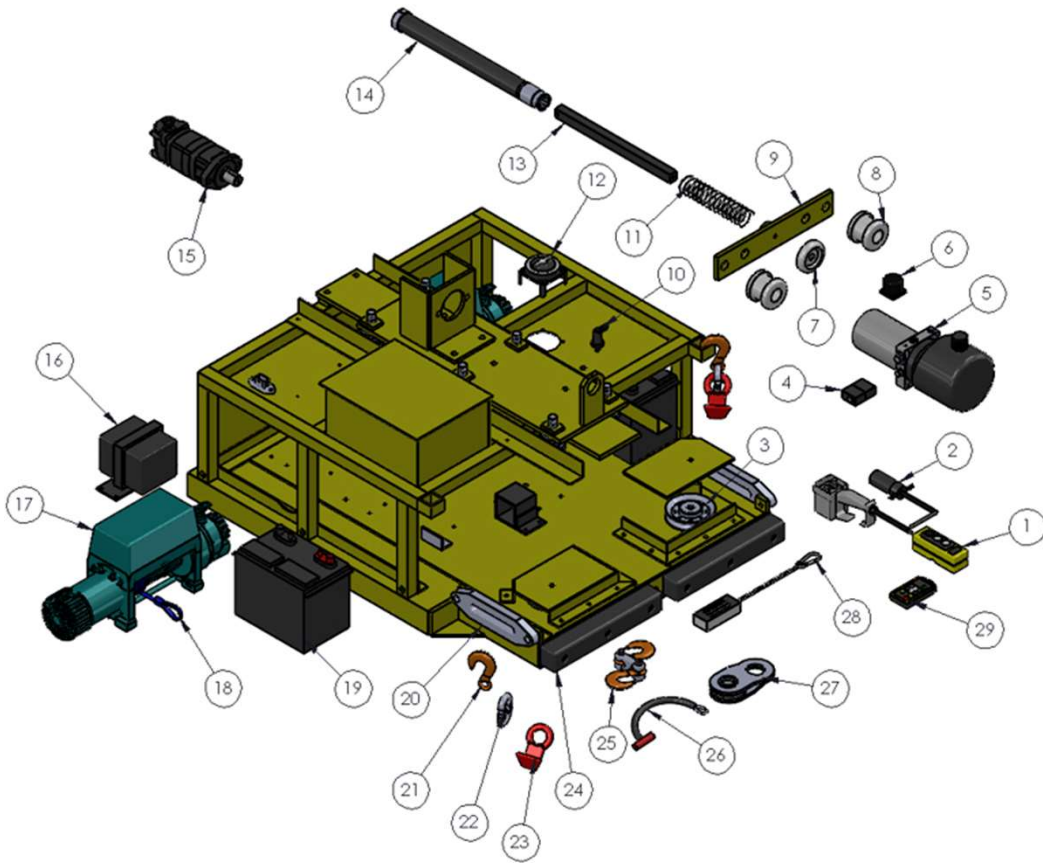

**Door  
Demon**<sup>®</sup>

Item No.	Part No.	Description	QTY.
1	ARN-0194R	Rollers for Torque Arm	2
2	ARN-0196R	Center Stop for Torque Arm	1
3	ARN-0341	Bully Plug Door Head	1
4	ARN-0253	Pin for Bully ARM	1
5	ARN-0140	Spring for Bully Head	1
6	8302	12 Volt Battery	2
7	ARN-0297	Outer Shaft for power arm	1
8	ARN-0036	12 Volt Connector	1
9	ARN-0004	Hydraulic Motor	1
10	ARN-0037	12 Volt Disconnect Handle	1
11	ARN-0190	Hydraulic Tank Breather	1
12	ARN-0099	12 Volt Solenoid	1
13	ARN-0091	Power Pendant and Cord	1
14	ARN-0075	12 Volt Power Unit	1
15	ARN-0110	12 Volt Battery Charger	1
16	ARN-0342	Shaft Support	1
17	ARN-0340	Inner shaft for PDO	1
18			
19			
20			
21			
22			
23			
24			
25			
26			
27		Snatch Block	
28		Third Hand Magnet	
29		Wireless Remote	

# Blue Roller Plug Door Opener

Item No.	Part No.	Description	QTY.
1	ARN-0198R	Rollers for Torque Arm	2
2	ARN-0196R	Center Stop for Torque Arm	1
3	ARN-0091	Power Pendant and Cord	1
4	ARN-0004	Hydraulic Motor	1
5	ARN-0036	12 volt Connector	1
6	ARN-0236	Height Adjustment Handle	1
7	ARN-0037	12 Volt Disconnect Handle	1
8	ARN-0190	Hydraulic Tank Breather	1
9	ARN-0074	12 Volt Power Unit	1
10	ARN-0228	Swivel Caster Wheel	2
11	8302	12 Volt Battery	2
12	ARN-0227	Rigid Caster Wheel	2
13	ARN-0110	12 Volt Battery Charger	1

# DoorBuster Boxcar Door Opener

Item No.	Part No.	Description	QTY.
1	ARN-0198R	Rollers for Torque Arm	2
2	ARN-0196R	Center Stop for Torque Arm	1
3	ARN-0091	Power Pendant and Cord	1
4	ARN-0004	Hydraulic Motor	1
5	ARN-0036	12 volt Connector	1
6	ARN-0236	Height Adjustment Handle	1
7	ARN-0037	12 Volt Disconnect Handle	1
8	ARN-0190	Hydraulic Tank Breather	1
9	ARN-0074	12 Volt Power Unit	1
10	ARN-0228	Swivel Caster Wheel	2
11	8302	12 Volt Battery	2
12	ARN-0227	Rigid Caster Wheel	2
13	ARN-0110	12 Volt Battery Charger	1