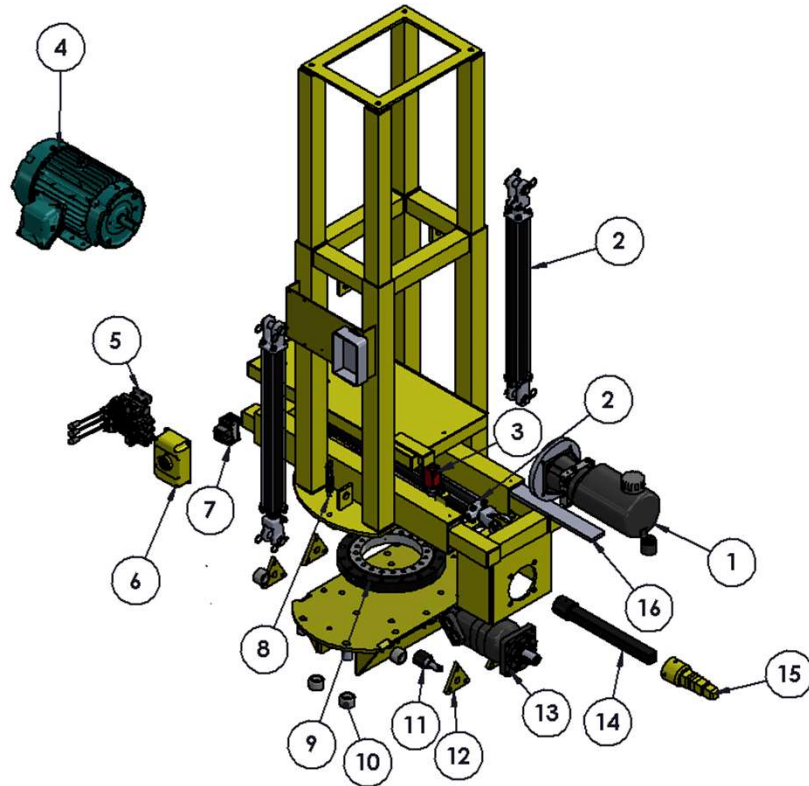

Item No.	Part No.	Description	QTY.
1	ARN-0104	Power unit for 5HP	1
1*	ARN-0106	Power unit for 3hp	1
2	ARN-0021	Vertical and Horizontal Cylinder	1
3	ARN-XXXX	Limit switch	1
4	ARN-0057	3 Phase 5 Horsepower Motor	1
4*	ARN-0472	3 Phase 3 Horsepower Motor	1
5	ARN-0238	3 Stack Valve	1
6	ARN-0138	Start Switch Enclosure for Multi	1
7	ARN-0103	Start Switch for 5 HP	1
7*	ARN-0109	Start Switch for 3 HP	1
7**	ARN-0172	Class 1 Div 1 Switch Enclosure	1
8	ARN-0167	Retractable Spring Plunger	2
9	ARN-0163	Rotational Bearing	1
10	ARN-0073	Sled Upper Cam Roller	8
11	ARN-0299	Lower Cam Roller (mount in Triangle)	4
12	FRM-260	Triangle for Mounting Sled	4
13	ARN-0208	Upgraded Hydraulic Motor 2.25" shaft	1
13*	ARN-0358	Standard Hydraulic Motor 1.5" shaft	1
14	DD-XX	Drive Shaft (1.5" of 2.25" Hub)	1
15	ARN-AD06	Door Demon Trademark Drive Bit	2
16	ARN-0483	UMHW Glide Bar	4