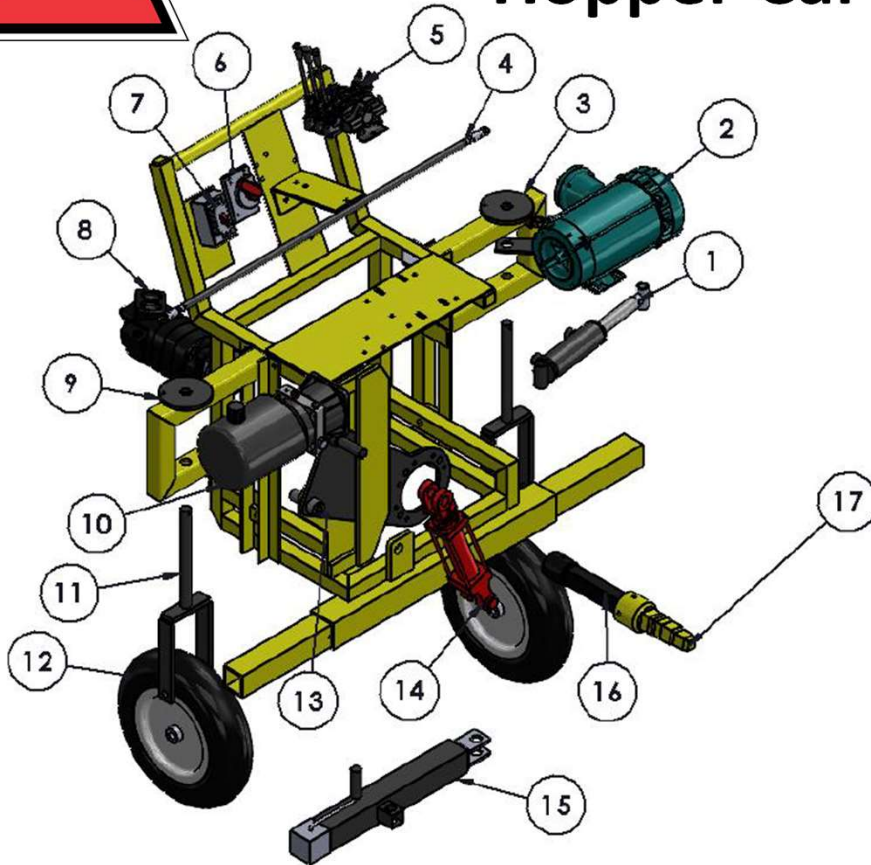

Quick Tach Hopper Car Opener

Item No.	Part No.	Description	Qty
1	ARN-0071	Priority Valve	2
2	ARN-0361	1x8 Hitch Pin	2
3	DD-XX	Drive Shaft (1.5" hub or 2.25" hub)	1
4	ARN-AD06	Drive Bit	1
5	ARN-0358	Standard Hydraulic Motor 1.5" shaft	1
5*	ARN-0208	Upgraded Hydraulic Motor 2.25" shaft	2
6	ARN-Misc	1x8 Bolt & Nut	2

DC Demon Hopper Car Opener

Fully Loaded Unit

Item No.	Part No.	Description	QTY.
1	ARN-0107	24 Volt Power Unit	1
2	ARN-0018	Side Shift Cylinder	1
3	ARN-0245	Left Steering Disc	1
4	ARN-0076	Side Shift Steering Rod	1
5	ARN-0266	Micro Switch Assembly	1,3
6	DC Stack	DC Stack Valve	1
7	ARN-0037	24 Volt Disconnect Handle	1
8	ARN-0031	E-Stop Enclosure	1
9	ARN-0028	E-Stop Switch	1
10	ARN-0035	24 Volt Grey Disconnect	1
11	ARN-0358	Standard Hydraulic Motor 1.5" Shaft	1
11*	ARN-0208	Upgraded Hydraulic Motor 2.25" shaft	1
12	ARN-0244	Right Steering Disc	1
13	8302	12 Volt Battery	2
14	ARN-0075	Steering Fork	2
15	ARN-0486	Foam Filled Tire	2
16	ARN-0270	Motor Lift Plate	1
17	ARN-0017	Lift Cylinder	1
18	DD-XX	Drive Shaft (1.5" of 2.25" Hub)	1
19	ARN-AD06	Drive Bit	1

AC Demon Hopper Car Opener

Item No.	Part No.	Description	QTY.
1	ARN-0018	Side Shift Cylinder	1
2	ARN-0472	3 phase 3 Horsepower Motor	1
2*	ARN-0105	1 Phase 2 Horsepower Motor	1
2**	ARN-0192	3 Phase 2 Horsepower Motor	1
3	ARN-0245	Left Steering Disc	1
4	ARN-0076	Side Shift Steering Rod	1
5	ARN-0238	3 Stack Valve	1
5*	ARN-0310	2 Stack Valve	1
5**	ARN-0064	Single Valve (No other functions)	1
6	ARN-0138	Start Switch Enclosure	1
7	ARN-0109	Start Switch Enclosure	1
8	ARN-0358	Standard Hydraulic Motor 1.5" Shaft	1
8*	ARN-0208	Jprgraded Hydraulic Motor 2.25" shaft	1
9	ARN-0244	Right Steering Disc	1
10	ARN-0106	3HP Power Unit	1
10*	ARN-0105	2HP Power Unit	1
11	ARN-0075	Steering Fork	2
12	ARN-0486	Foam Filled Tire	2
13	ARN-0270	Motor Lift Plate	1
14	ARN-0017	Lift Cylinder	2
15	ARN-0435	Crank Style Lift	1
16	DD-XX	Drive Shaft (1.5" of 2.25" Hub)	1
17	ARN-AD06	Drive Bit	1