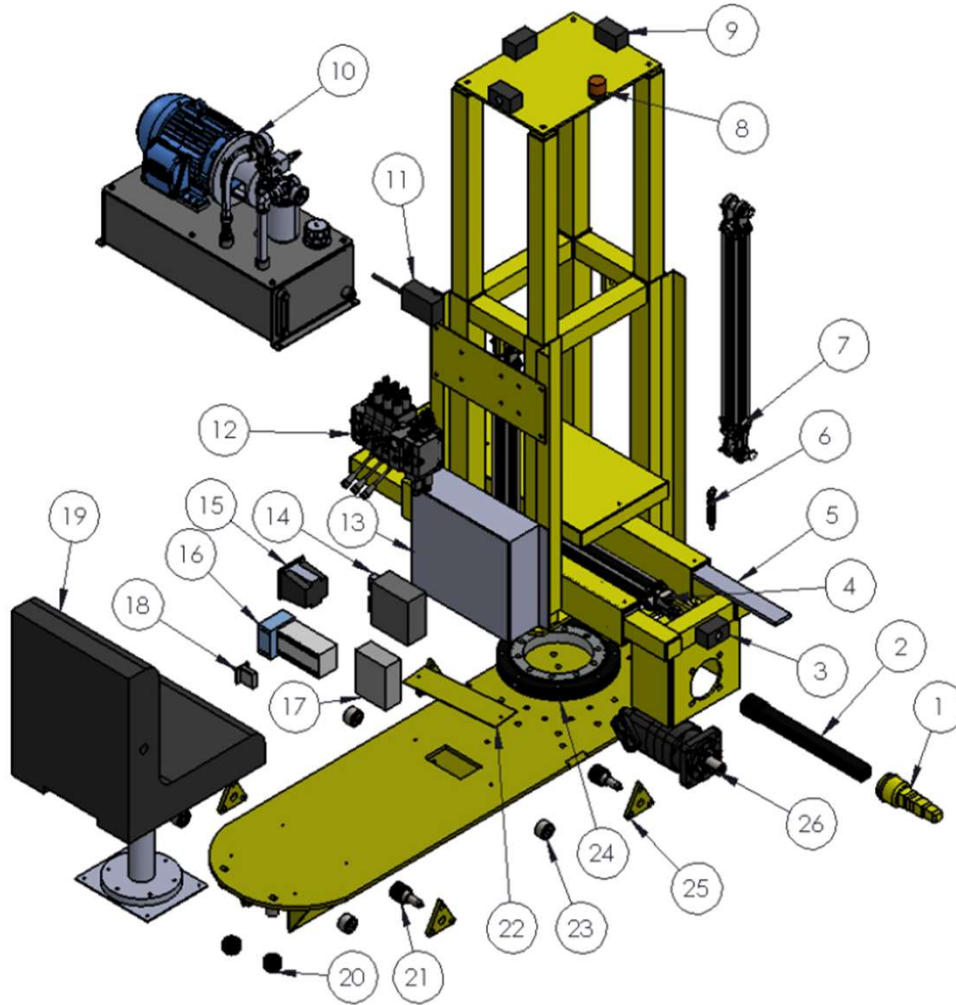

PWR Series Ride-On Multi Position

Item No.	Part No.	Description	QTY.
1	ARN-AD06	Drive-Bit	1
2	DD-XX	Drive Shaft 2.25" Hub	1
3	ARN-0506	Close View Camera	1
4	ARN-0357	Horizontal Cylinder	1
5	ARN-0483	UHMW Glide Bar	1
6	ARN-0167	Retractable Spring Plunger	1
7	ARN-0021	Vertical Cylinder	1
8	ARN-0450	Warning Light	1
9	ARN-0505	Wide View Camera	1
10	ARN-0363	5hp HC Power Unit	1
11	ARN-0496	Wireless Receiver	1
12	ARN-0494	Hydraulic Valve	1
13	ARN-0498	Electrical Enclosure	1
14	ARN-0496	Transmitter Control Module	1
15	ARN-0103	High Power Switch	1
16	ARN-0462	Wire Buss Terminal Block	1
17	ARN-0471	24v Two Position Toggle	1
18	ARN-0461	24v DC Power Supply	1
19	ARN-0504	Swivel Seat	1
20	ARN-0073	Sled Upper Cam Roller	4
21	ARN-0299	Lower Cam Roller	4
22	FRM-335	Sled Access Cover	1
23	ARN-0073	Sled Upper Cam Roller	6
24	ARN-0163	Rotational Bearing	1
25	FRM-260	Triangle for mounting sled	4
26	ARN-0208	UPG Hydraulic Motor 2.25" Shaft	1