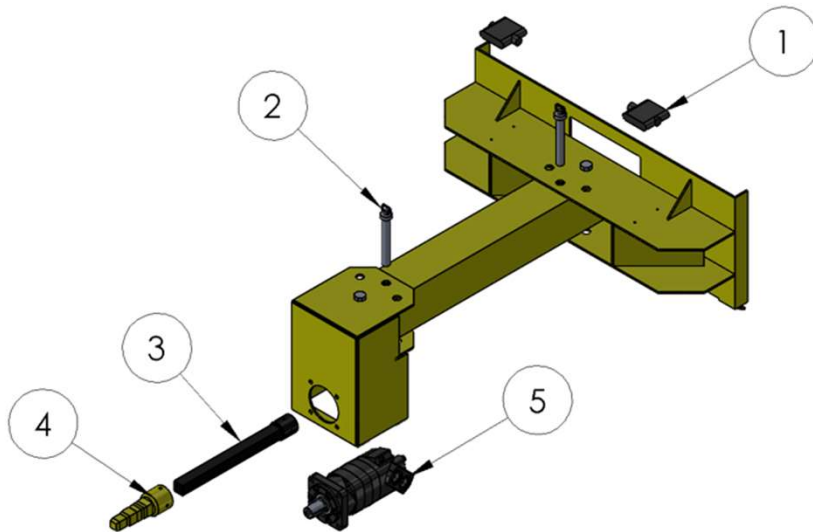

Fork Devil Hopper Car Opener

Item No.	Part No.	Description	QTY.
1	ARN-AD06	Drive Bit	1
2	DD-XX	Drive Shaft (1.5" hub or 2.25" hub)	1
3	ARN-0071	Priority Valve	2
4	FRAME	Fork Devil Frame	1
5	ARN-0358	Standard Hydraulic Motor 1.5" shaft	1
5*	ARN-0208	Upgraded Hydraulic Motor 2.25" shaft	1

Quick Tach Hopper Car Opener

Item No.	Part No.	Description	Qty
1	ARN-0071	Priority Valve	2
2	ARN-0361	1x8 Hitch Pin	2
3	DD-XX	Drive Shaft (1.5" hub or 2.25" hub)	1
4	ARN-AD06	Drive Bit	1
5	ARN-0358	Standard Hydraulic Motor 1.5" shaft	1
5*	ARN-0208	Upgraded Hydraulic Motor 2.25" shaft	2
6	ARN-Misc	1x8 Bolt & Nut	2

DC Demon Hopper Car Opener

Fully Loaded Unit

Item No.	Part No.	Description	QTY.
1	ARN-0107	24 Volt Power Unit	1
2	ARN-0018	Side Shift Cylinder	1
3	ARN-0245	Left Steering Disc	1
4	ARN-0076	Side Shift Steering Rod	1
5	ARN-0266	Micro Switch Assembly	1,3
6	DC Stack	DC Stack Valve	1
7	ARN-0037	24 Volt Disconnect Handle	1
8	ARN-0031	E-Stop Enclosure	1
9	ARN-0028	E-Stop Switch	1
10	ARN-0035	24 Volt Grey Disconnect	1
11	ARN-0358	Standard Hydraulic Motor 1.5" Shaft	1
11*	ARN-0208	Upgraded Hydraulic Motor 2.25" shaft	1
12	ARN-0244	Right Steering Disc	1
13	8302	12 Volt Battery	2
14	ARN-0075	Steering Fork	2
15	ARN-0486	Foam Filled Tire	2
16	ARN-0270	Motor Lift Plate	1
17	ARN-0017	Lift Cylinder	1
18	DD-XX	Drive Shaft (1.5" of 2.25" Hub)	1
19	ARN-AD06	Drive Bit	1