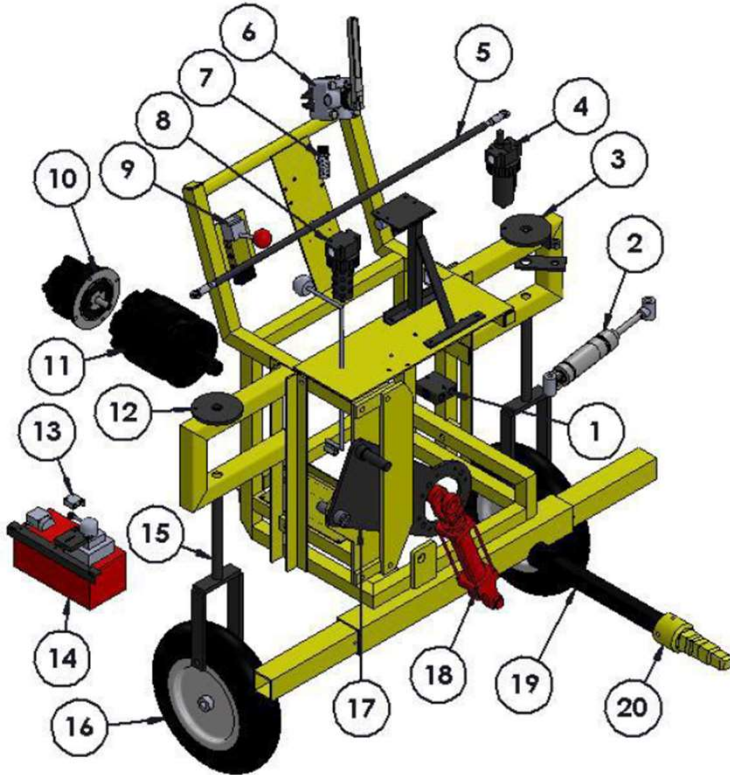

Item No.	Part No.	Description	QTY.
1	ARN-0102	Check Lift For Valve	1
2	ARN-0014	Side Shift Cylinder	1
3	ARN-0245	Left Steering Disc	1
4	ARN-0003	Lubricator	1
5	ARN-0076	Side Shift Steering Rod	1
6	ARN-0086	Main Directional Valve	1
7	ARN-0225	Exhaust Muffler	1
8	ARN-0197	Air Filter with Auto Drain	1
9	ARN-0124	Side Shift Control Valve	1
10	ARN-0126	Air Motor	1
11	ARN-0080	Gearbox	1
12	ARN-0244	Right Steering Disc	1
13	ARN-0040	Hydraulic pump valve switch	1
14	ARN-0112	Air Over Hyd. Pump Assembly	2
15	ARN-0075	Steering Fork	2
16	ARN-0486	Foam Filled Tire	2
17	ARN-0270	Motor Lift Plate	1
18	ARN-0017	Lift Cylinder	1
19	DD-XX	Drive Shaft (1.5" of 2.25" Hub)	1
20	ARN-AD06	Drive Bit	1