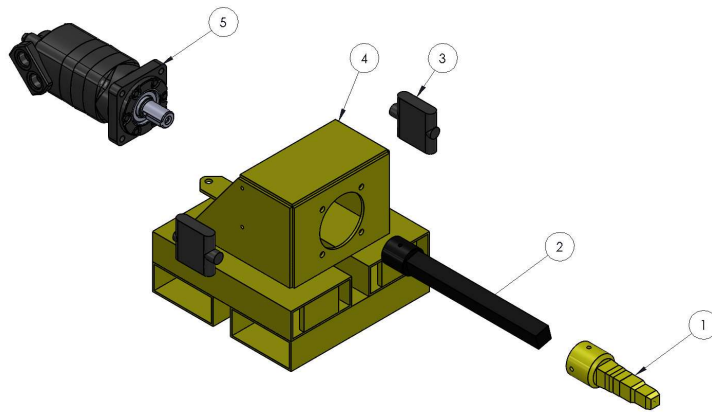

Fork Devil Hopper Car Opener

Item No.	Part No.	Description	QTY.
1	ARN-AD06	Drive Bit	1
2	DD-XX	Drive Shaft (1.5" hub or 2.25" hub)	1
3	ARN-0071	Priority Valve	2
4	FRAME	Fork Devil Frame	1
5	ARN-0358	Standard Hydraulic Motor 1.5" shaft	1
5*	ARN-0208	Upgraded Hydraulic Motor 2.25" shaft	1

Quick Tach Hopper Car Opener

Item No.	Part No.	Description	Qty
1	ARN-0071	Priority Valve	2
2	ARN-0361	1x8 Hitch Pin	2
3	DD-XX	Drive Shaft (1.5" hub or 2.25" hub)	1
4	ARN-AD06	Drive Bit	1
5	ARN-0358	Standard Hydraulic Motor 1.5" shaft	1
5*	ARN-0208	Upgraded Hydraulic Motor 2.25" shaft	2
6	ARN-Misc	1x8 Bolt & Nut	2

DC Demon Hopper Car Opener

Fully Loaded Unit

Item No.	Part No.	Description	QTY.
1	ARN-0107	24 Volt Power Unit	1
2	ARN-0018	Side Shift Cylinder	1
3	ARN-0245	Left Steering Disc	1
4	ARN-0076	Side Shift Steering Rod	1
5	ARN-0266	Micro Switch Assembly	1,3
6	DC Stack	DC Stack Valve	1
7	ARN-0037	24 Volt Disconnect Handle	1
8	ARN-0031	E-Stop Enclosure	1
9	ARN-0028	E-Stop Switch	1
10	ARN-0035	24 Volt Grey Disconnect	1
11	ARN-0358	Standard Hydraulic Motor 1.5" Shaft	1
11*	ARN-0208	Upgraded Hydraulic Motor 2.25" shaft	1
12	ARN-0244	Right Steering Disc	1
13	8302	12 Volt Battery	2
14	ARN-0075	Steering Fork	2
15	ARN-0486	Foam Filled Tire	2
16	ARN-0270	Motor Lift Plate	1
17	ARN-0017	Lift Cylinder	1
18	DD-XX	Drive Shaft (1.5" of 2.25" Hub)	1
19	ARN-AD06	Drive Bit	1