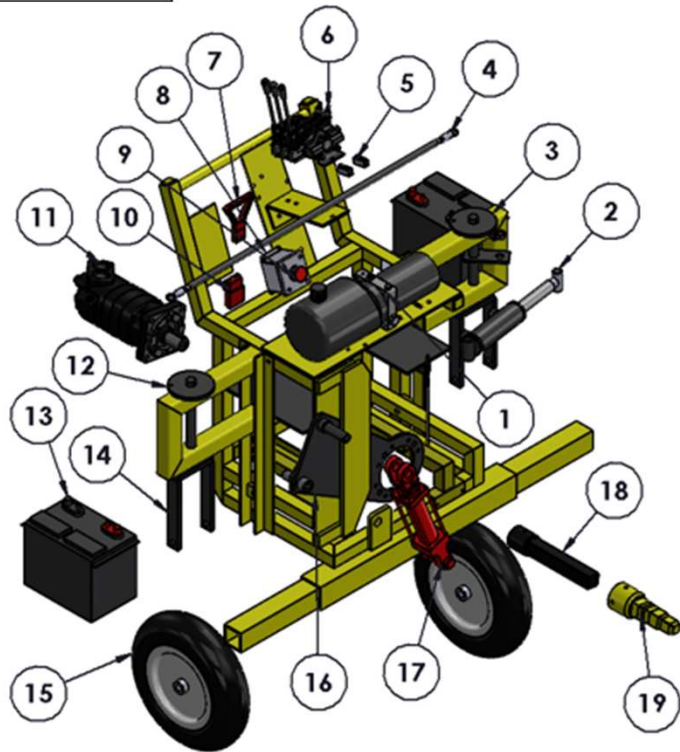

Fork Devil Hopper Car Opener

Item No.	Part No.	Description	QTY.
1	ARN-AD06	Drive Bit	1
2	DD-XX	Drive Shaft (1.5" hub or 2.25" hub)	1
3	ARN-0071	Priority Valve	2
4	FRAME	Fork Devil Frame	1
5	ARN-0358	Standard Hydraulic Motor 1.5" shaft	1
5*	ARN-0208	Upgraded Hydraulic Motor 2.25" shaft	1

Quick Tach Hopper Car Opener

Item No.	Part No.	Description	Qty
1	ARN-0071	Priority Valve	2
2	ARN-0361	1x8 Hitch Pin	2
3	DD-XX	Drive Shaft (1.5" hub or 2.25" hub)	1
4	ARN-AD06	Drive Bit	1
5	ARN-0358	Standard Hydraulic Motor 1.5" shaft	1
5*	ARN-0208	Upgraded Hydraulic Motor 2.25" shaft	2
6	ARN-Misc	1x8 Bolt & Nut	2

DC Demon Hopper Car Opener

Fully Loaded Unit

Item No.	Part No.	Description	QTY.
1	ARN-0107	24 Volt Power Unit	1
2	ARN-0018	Side Shift Cylinder	1
3	ARN-0245	Left Steering Disc	1
4	ARN-0076	Side Shift Steering Rod	1
5	ARN-0266	Micro Switch Assembly	1,3
6	DC Stack	DC Stack Valve	1
7	ARN-0037	24 Volt Disconnect Handle	1
8	ARN-0031	E-Stop Enclosure	1
9	ARN-0028	E-Stop Switch	1
10	ARN-0035	24 Volt Grey Disconnect	1
11	ARN-0358	Standard Hydraulic Motor 1.5" Shaft	1
11*	ARN-0208	Upgraded Hydraulic Motor 2.25" shaft	1
12	ARN-0244	Right Steering Disc	1
13	8302	12 Volt Battery	2
14	ARN-0075	Steering Fork	2
15	ARN-0486	Foam Filled Tire	2
16	ARN-0270	Motor Lift Plate	1
17	ARN-0017	Lift Cylinder	1
18	DD-XX	Drive Shaft (1.5" of 2.25" Hub)	1
19	ARN-AD06	Drive Bit	1