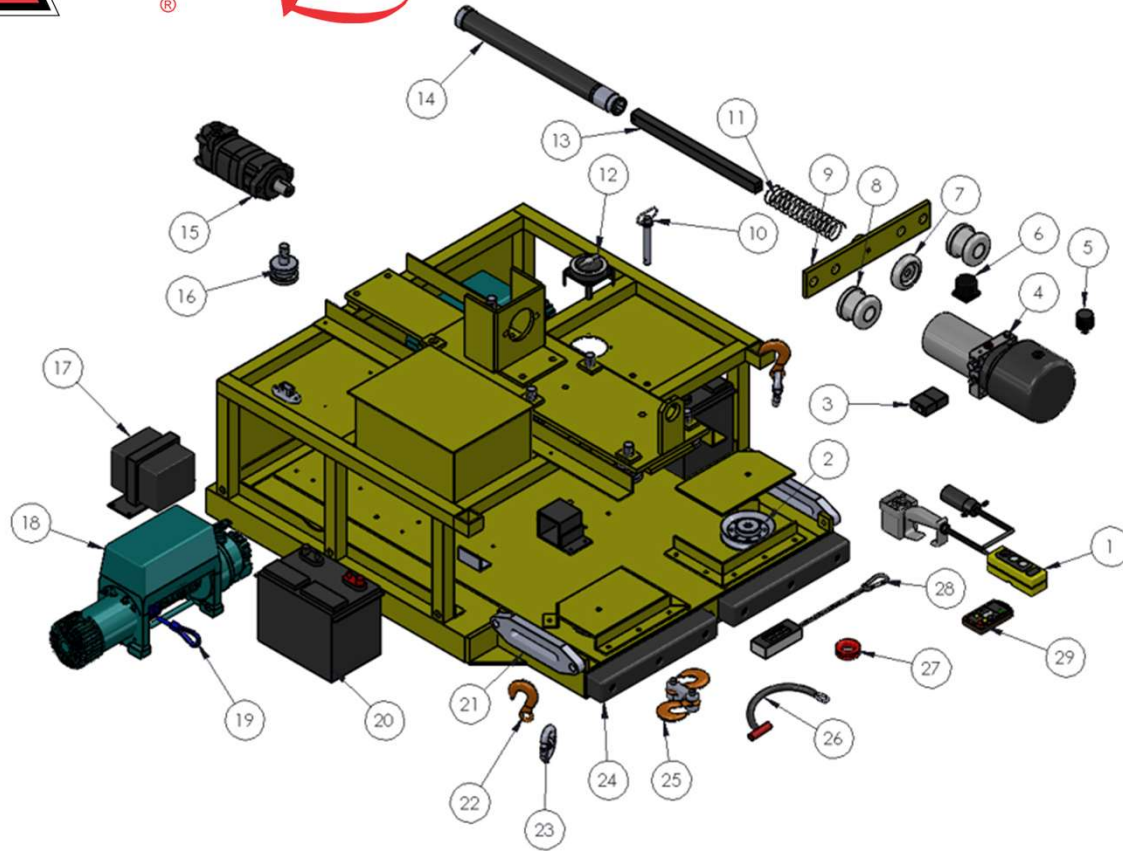

**Door
Demon**

Item No.	Part No.	Description	QTY.
1	ARN-0384	Pendant Assembly	1
2	ARN-0034	Sheave Pulley	1
3	ARN-0160	Directional Solenoid	1
4	ARN-0074	Power Unit	1
5	ARN-0190	Tank Breather	1
6	ARN-0099	12V Motor Solenoid	1
7	ARN-0196R	Center Stop	1
8	ARN-0194R	Resin Rollers	1
9	ARN-0341	Plug Door Head	1
10	ARN-0253	Pin for slide control	1
11	ARN-0140	Spring for DB Head	1
12	ARN-0188	Power Switch	1
13	ARN-0340	Inner shaft for PDO	1
14	ARN-0296	Outer shaft for PDO	1
15	ARN-0004	Hydraulic Motor	1
16	ARN-0084	Double Flanged Roller	1
17	ARN-0110	12 Volt Charger	1
18	ARN-0129N	Winch	1
19	ARN-0066	Replacement Rope	2
20	8302	Grp24 12 volt battery	
21	ARN-0189	Fairlead	
22	ARN-0032	Hook	
23	ARN-0041	Hammerlink Coupling	
24	ARN-0019	Front Bumper	
25	ARN-0217	Double Hook Assy	
26	ARN-0428	Soft Shackle	
27	ARN-0427	Rigging Ring	
28	ARN-0132	Third Hand Magnet	
29	ARN-0275	Wireless Remote	

Blue Roller Plug Door Opener

Item No.	Part No.	Description	QTY.
1	ARN-0198R	Rollers for Torque Arm	2
2	ARN-0196R	Center Stop for Torque Arm	1
3	ARN-0091	Power Pendant and Cord	1
4	ARN-0004	Hydraulic Motor	1
5	ARN-0036	12 volt Connector	1
6	ARN-0236	Height Adjustment Handle	1
7	ARN-0037	12 Volt Disconnect Handle	1
8	ARN-0190	Hydraulic Tank Breather	1
9	ARN-0074	12 Volt Power Unit	1
10	ARN-0228	Swivel Caster Wheel	2
11	8302	12 Volt Battery	2
12	ARN-0227	Rigid Caster Wheel	2
13	ARN-0110	12 Volt Battery Charger	1