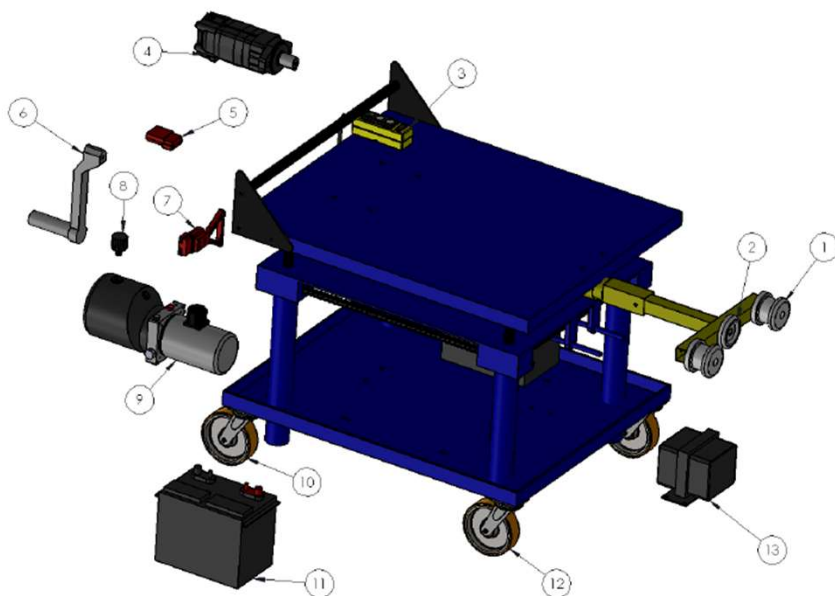

**Door
Demon**

Item No.	Part No.	Description	QTY.
1	ARN-0384	Pendant Assembly	1
2	ARN-0034	Sheave Pulley	1
3	ARN-0160	Directional Solenoid	1
4	ARN-0074	Power Unit	1
5	ARN-0190	Tank Breather	1
6	ARN-0099	12V Motor Solenoid	1
7	ARN-0196R	Center Stop	1
8	ARN-0194R	Resin Rollers	1
9	ARN-0341	Plug Door Head	1
10	ARN-0253	Pin for slide control	1
11	ARN-0140	Spring for DB Head	1
12	ARN-0188	Power Switch	1
13	ARN-0340	Inner shaft for PDO	1
14	ARN-0296	Outer shaft for PDO	1
15	ARN-0004	Hydraulic Motor	1
16	ARN-0084	Double Flanged Roller	1
17	ARN-0110	12 Volt Charger	1
18	ARN-0129N	Winch	1
19	ARN-0066	Replacement Rope	2
20	8302	Grp24 12 volt battery	
21	ARN-0189	Fairlead	
22	ARN-0032	Hook	
23	ARN-0041	Hammerlink Coupling	
24	ARN-0019	Front Bumper	
25	ARN-0217	Double Hook Assy	
26	ARN-0428	Soft Shackle	
27	ARN-0427	Rigging Ring	
28	ARN-0132	Third Hand Magnet	
29	ARN-0275	Wireless Remote	

Blue Roller Plug Door Opener

Item No.	Part No.	Description	QTY.
1	ARN-0198R	Rollers for Torque Arm	2
2	ARN-0196R	Center Stop for Torque Arm	1
3	ARN-0091	Power Pendant and Cord	1
4	ARN-0004	Hydraulic Motor	1
5	ARN-0036	12 volt Connector	1
6	ARN-0236	Height Adjustment Handle	1
7	ARN-0037	12 Volt Disconnect Handle	1
8	ARN-0190	Hydraulic Tank Breather	1
9	ARN-0074	12 Volt Power Unit	1
10	ARN-0228	Swivel Caster Wheel	2
11	8302	12 Volt Battery	2
12	ARN-0227	Rigid Caster Wheel	2
13	ARN-0110	12 Volt Battery Charger	1