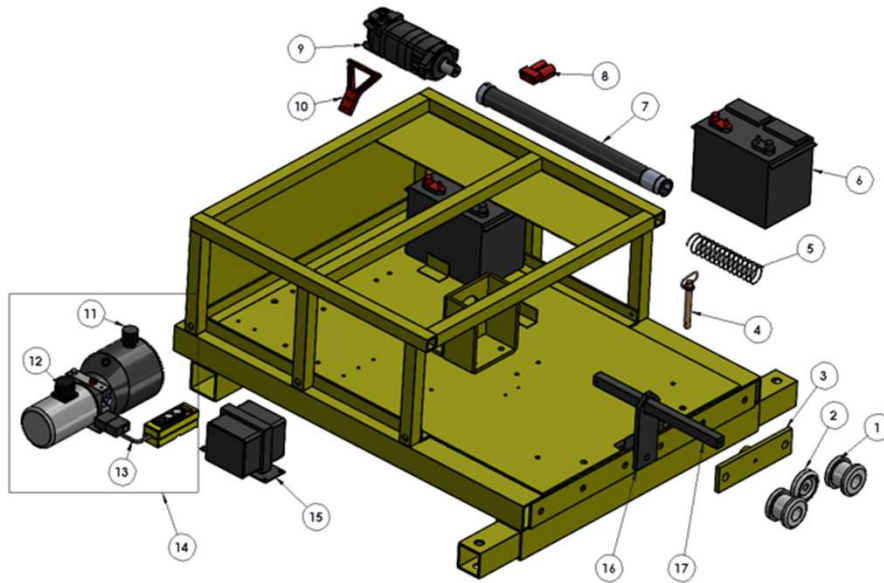

Item No.	Part No.	Description	QTY.
1	ARN-0194R	Rollers for Torque Arm	2
2	ARN-0196R	Center Stop for Torque Arm	1
3	ARN-0341	Bully Plug Door Head	1
4	ARN-0253	Pin for Bully ARM	1
5	ARN-0140	Spring for Bully Head	1
6	8302	12 Volt Battery	2
7	ARN-0297	Outer Shaft for power arm	1
8	ARN-0036	12 Volt Connector	1
9	ARN-0004	Hydraulic Motor	1
10	ARN-0037	12 Volt Disconnect Handle	1
11	ARN-0190	Hydraulic Tank Breather	1
12	ARN-0099	12 Volt Solenoid	1
13	ARN-0091	Power Pendant and Cord	1
14	ARN-0075	12 Volt Power Unit	1
15	ARN-0110	12 Volt Batter Charger	1
16	ARN-0342	Shaft Support	1
17	ARN-0340	Inner shaft for PDO	1